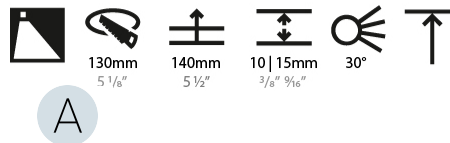

OPTICAL

Reflector: 20 / 25 / 40
Adjustability: Fixed

RATINGS AND CERTIFICATIONS

Certified By: Certified for North American Standards
IP rating: IP20

126mm 4 15/16"

Ø 125mm 4 15/16"

Ø 139mm 5 1/2"

BIONIQ ROUND WALLWASH RECESSED