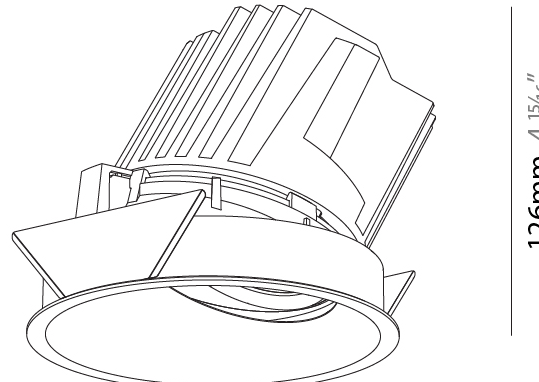

PHYSICAL

Shape: Round
Diameter (mm): 139
Diameter (in): 5 1/2
Height (mm): 126
Height (in): 4 15/16
Ceiling Thickness (mm): 10 / 12.5 / 15
Ceiling Thickness (in): 3/8 or 1/2 or 9/16
Min. Recessing Depth (mm): 140
Min. Recessing Depth (in): 5 1/2
Light Distribution: Adjustable / Asymmetric
Weight (kg): 0.811
Weight (lbs): 1.79
Fixture Finish: SSR / BKV / CWI / CRY / HAB / UFT / ITA / RUA / FTG / MYG / LOD / PUS / FRO / FUP / KIA / POP / BLS / SPG / MEY / GOH / GUM / CHC / COM / ABZ / JAG / OBR / MOS / ROR
Fixture Material: Aluminum Die Cast
Cut-out Measurements: 130mm / 5 1/8"

ELECTRICAL

Lamp Type: LED (Zhaga Standard)
Input Wattage (W): 13.2 / 16.5
Total Output Wattage (W): 12 / 14
Dimming: Tri-Mode (Non-Dimming and Phase Dimming (120Vac only) and 0-10V Dimming)
Driver Included: No
Driver Location: Recessed Housing
Driver Type: Constant Current - Universal
Driver Class: Class 2
Housing: See components
Input Voltage (V): 120 - 277
Constant Current (MA): 350

LED

Number of LEDs: 1
Color Temperature (°K): 2700 / 3000 / 3500 / 4000
Max. Delivered Lumen (lm): 690 / 760 / 823 / 840
Nominal Lumen (lm): 960 / 1070 / 1156 / 1180
CRI: >90 CRI
Lamp Life (hrs): 50000

OPTICAL

Reflector°: 10
Adjustability: Fixed

RATINGS AND CERTIFICATIONS

Certified By: Certified for North American Standards
IP rating: IP20

126mm 4 15/16"

Ø 125mm 4 15/16"
Ø 139mm 5 1/2"

130mm 5 1/8"   140mm 5 1/2"   10 | 15mm 3/8" 5/16"   30°   ↑

A