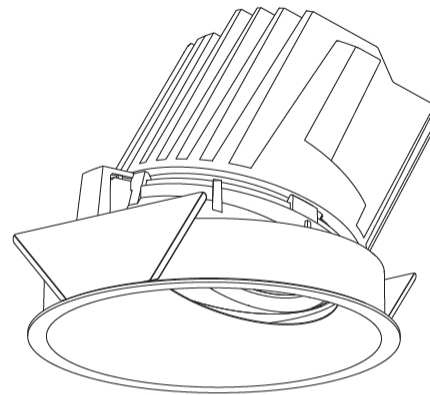

PHYSICAL

Shape: Round
Diameter (mm): 139
Diameter (in): 5 1/2
Height (mm): 126
Height (in): 4 15/16
Ceiling Thickness (mm): 10 / 12.5 / 15
Ceiling Thickness (in): 3/8 or 1/2 or 9/16
Min. Recessing Depth (mm): 140
Min. Recessing Depth (in): 5 1/2
Light Distribution: Adjustable / Asymmetric
Weight (kg): 0.816
Weight (lbs): 1.8
Fixture Finish: SSR / BKV / CWI / CRY / HAB / UFT / ITA / RUA / FTG / MYG / LOD / PUS / FRO / FUP / KIA / POP / BLS / SPG / MEY / GOH / GUM / CHC / COM / ABZ / JAG / OBR / MOS / ROR
Fixture Material: Aluminum Die Cast
Cut-out Measurements: 130mm / 5 1/8"

ELECTRICAL

Lamp Type: LED (Zhaga Standard)
Input Wattage (W): 28.6
Total Output Wattage (W): 26
Dimming: Tri-Mode (Non-Dimming and Phase Dimming (120Vac only) and 0-10V Dimming)
Driver Included: No
Driver Location: Recessed Housing
Driver Type: Constant Current - Universal
Driver Class: Class 2
Housing: See components
Input Voltage (V): 120 - 277
Constant Current (MA): 700

LED

Number of LEDs: 1
Color Temperature (°K): 2700 / 3000 / 3500 / 4000
Max. Delivered Lumen (lm): 2320 / 2380 / 2499 / 2550
Nominal Lumen (lm): 3210 / 3290 / 3459 / 3530
CRI: >90 CRI
Lamp Life (hrs): 50000

OPTICAL

Reflector: 20 / 25 / 40
Adjustability: Fixed

RATINGS AND CERTIFICATIONS

Certified By: Certified for North American Standards
IP rating: IP20