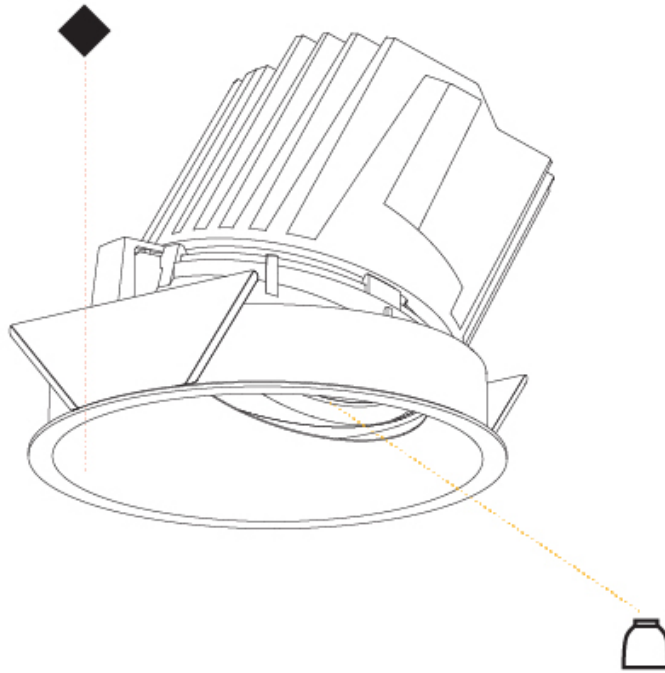

BIONIQ ROUND WALLWASH RECESSED

A35341-

PROJECT

TYPE

SPECIFIER

QUANTITY

DATE

A